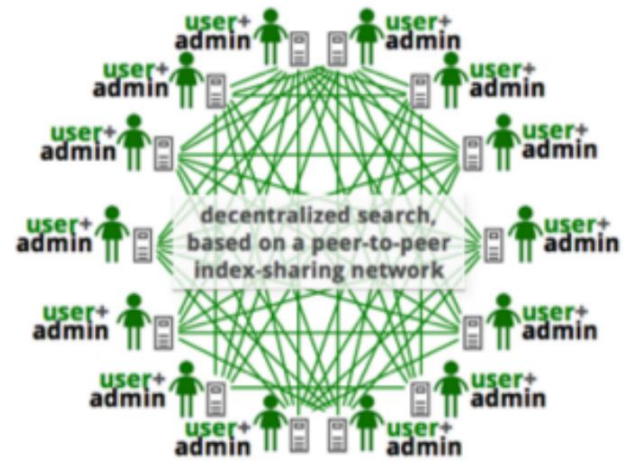

# Modeling the search

# Decentralized search

CREATED WITH  
**PenIcon**

CREATED WITH  
**RAW**SON

## Search Portals

yaCy

Large exponent

Small exponent

Desired exponent

So which  
exponent should  
we use?

CREATED USING  
**BoToon**

CREATED USING  
**BitIcon**