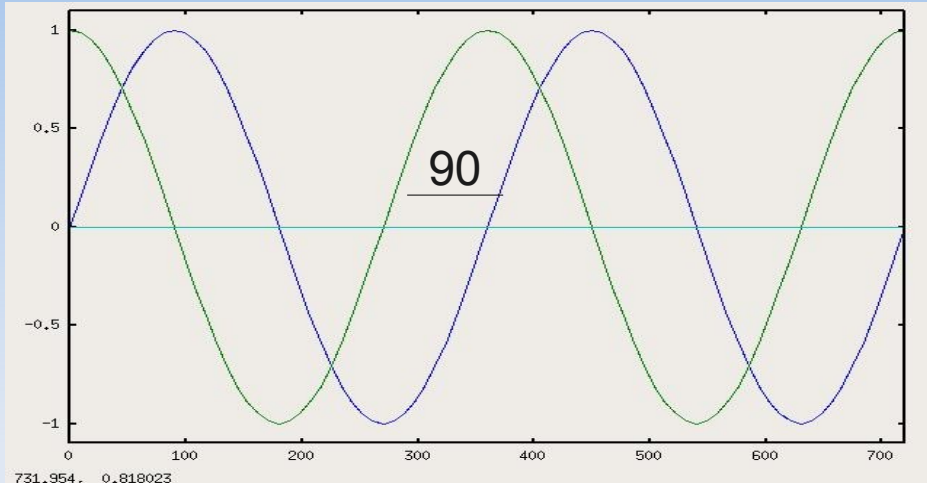

Modulation: PSK

(Just for general knowledge)

QPSK / 4PSK / QAM-4

- A Sine wave is transmitted, its phase holds the information
- 4PSK (QPSK) – 4 options (2 bits/sym): 45, 135, 225, 315
- 8PSK – 8 options (3 bits/sym): 0, 45, 90, 135, 180, 225, 270, 315