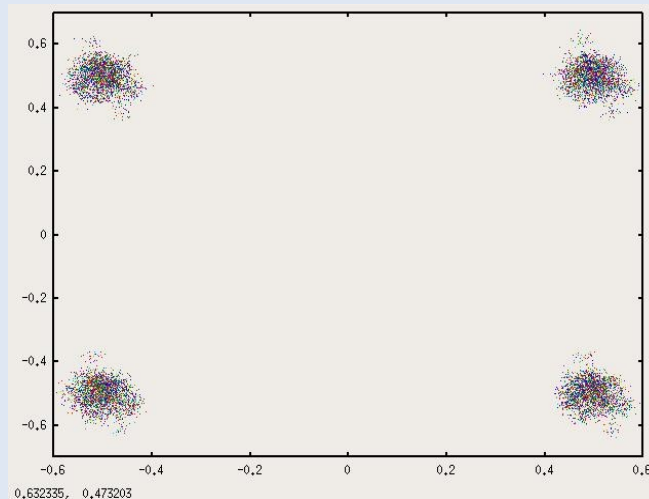

# Modulation: PSK

(Just for general knowledge)

QPSK / 4PSK / QAM-4

- A Sine wave is transmitted, its phase holds the information
- 4PSK (QPSK) – 4 options (2 bits/sym): 45, 135, 225, 315
- 8PSK – 8 options (3 bits/sym): 0, 45, 90, 135, 180, 225, 270, 315